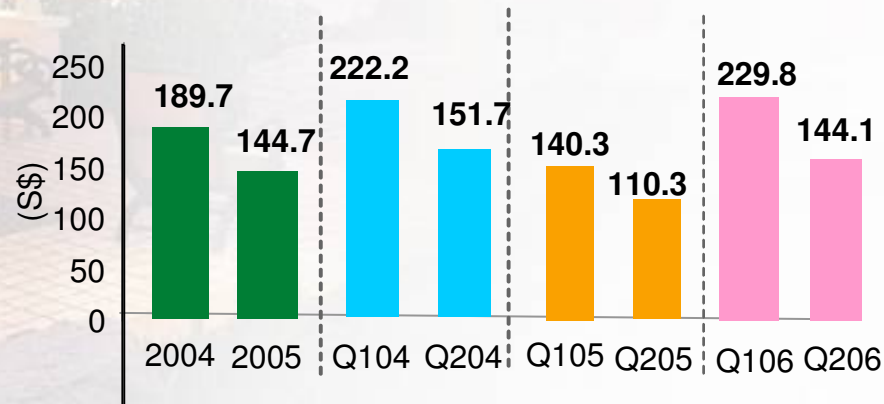

OPERATING PERFORMANCE

Average occupancy

Average daily rates (S\$)

REVPAR (S\$)

BANYAN TREE