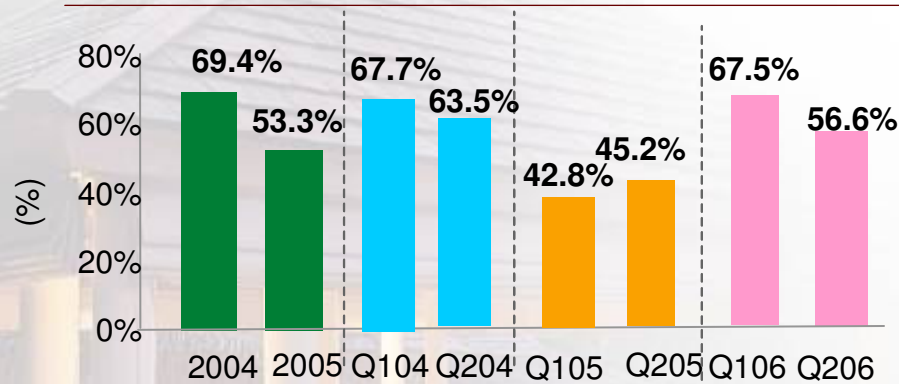

OPERATING PERFORMANCE

Average occupancy

Average daily rates (S\$)

REVPAR (S\$)

BANYAN TREE