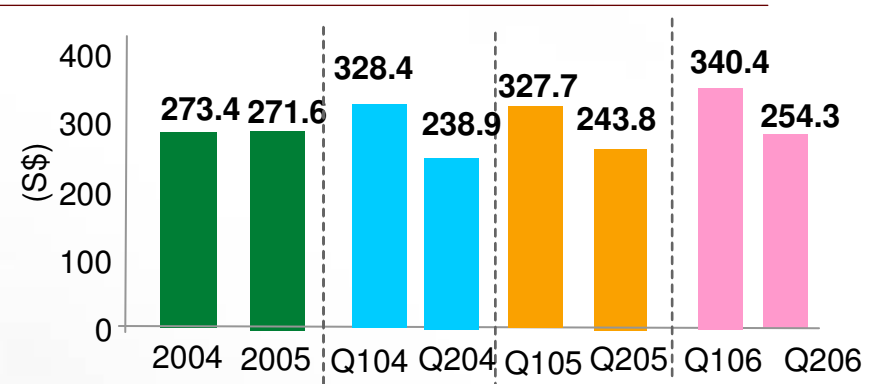

OPERATING PERFORMANCE

Average occupancy

Average daily rates (S\$)

REVPAR (S\$)

BANYAN TREE